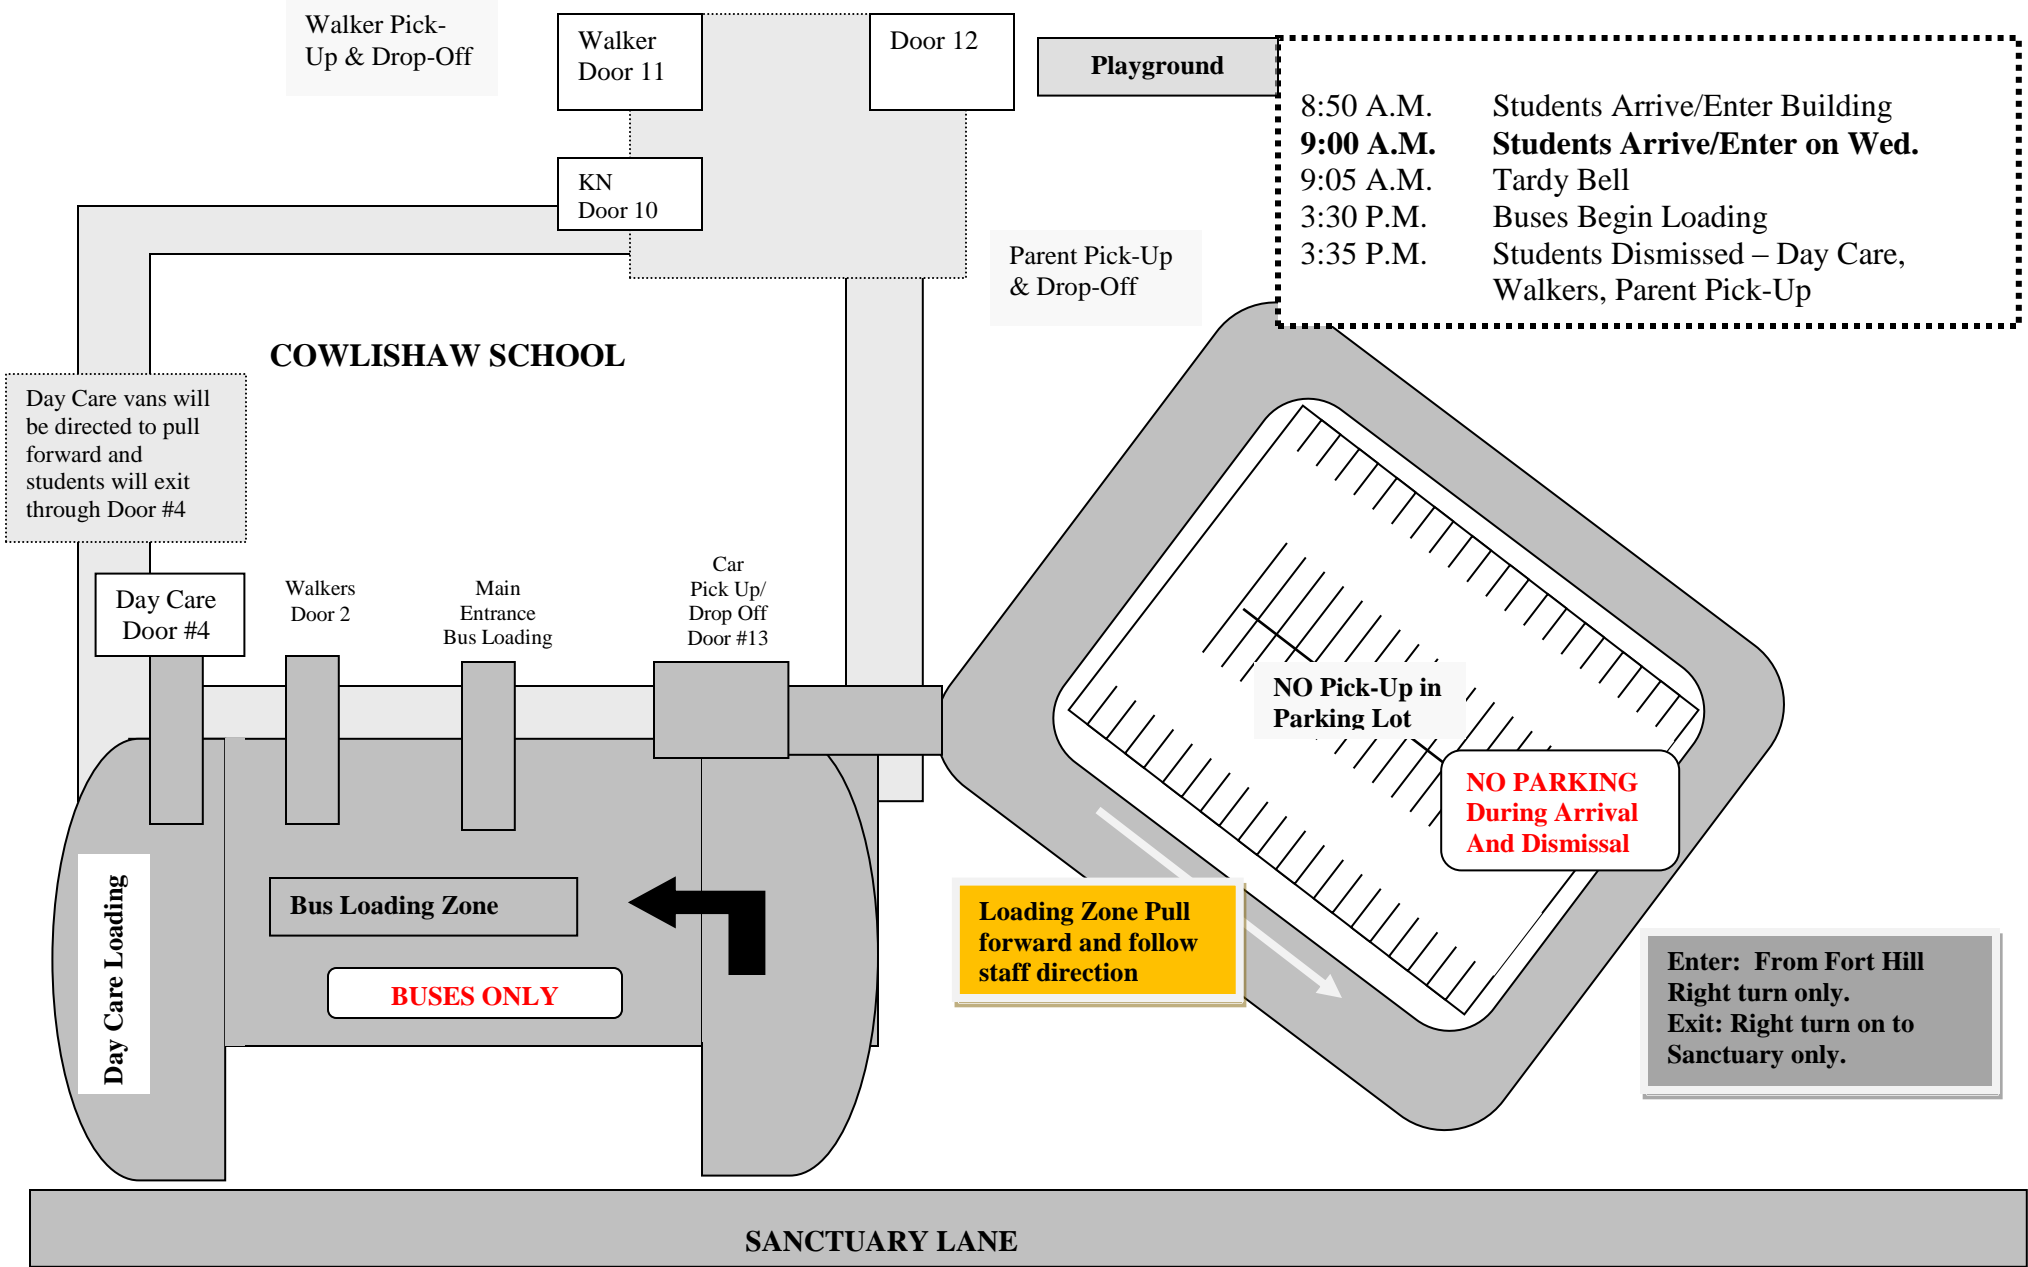

Cowlishaw School Arrival/Departure Map

8:50 A.M.	Students Arrive/Enter Building
9:00 A.M.	Students Arrive/Enter on Wed.
9:05 A.M.	Tardy Bell
3:30 P.M.	Buses Begin Loading
3:35 P.M.	Students Dismissed – Day Care, Walkers, Parent Pick-Up